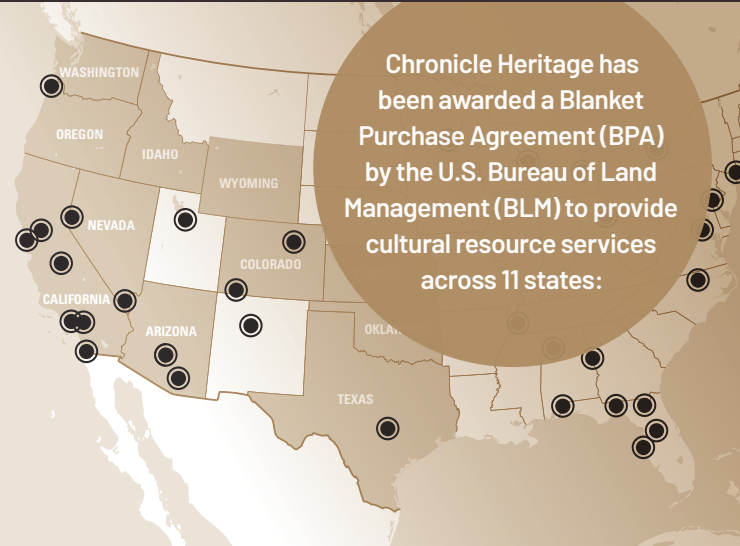

BUSINESS-FOCUSED CULTURAL RESOURCE AND HERITAGE MANAGEMENT

Chronicle Heritage has been awarded a Blanket Purchase Agreement (BPA) by the U.S. Bureau of Land Management (BLM) to provide cultural resource services across 11 states:

Chronicle Heritage supports the Bureau of Land Management in its efforts to meet compressed schedules for emergency stabilization and rehabilitation projects and other large-scale agency undertakings requiring Class III inventory.

INTERNATIONAL PRESENCE

| | |
|-------------------------|----------------------|
| GUAM | N. MARIANA ISLANDS |
| INDIA | PUERTO RICO |
| ITALY | UNITED ARAB EMIRATES |
| KINGDOM OF SAUDI ARABIA | UNITED KINGDOM |
| MALTA | U.S. VIRGIN ISLANDS |